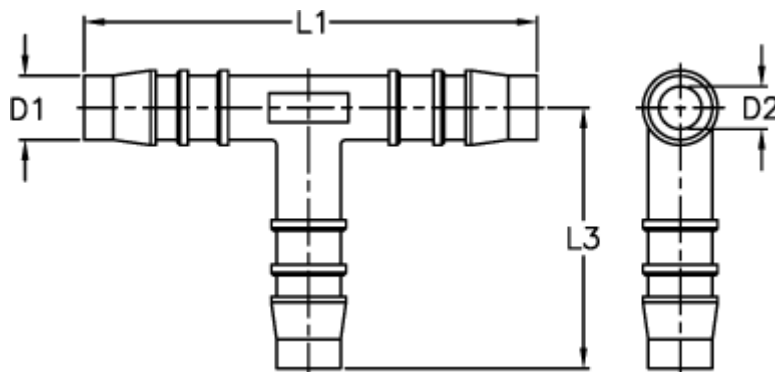

Article number: 027608900007

Description: Norma hose coupling TS 7

Measures

D1 = 7

D2 = 5.0

L1 = 50.0

L3 = 26.0